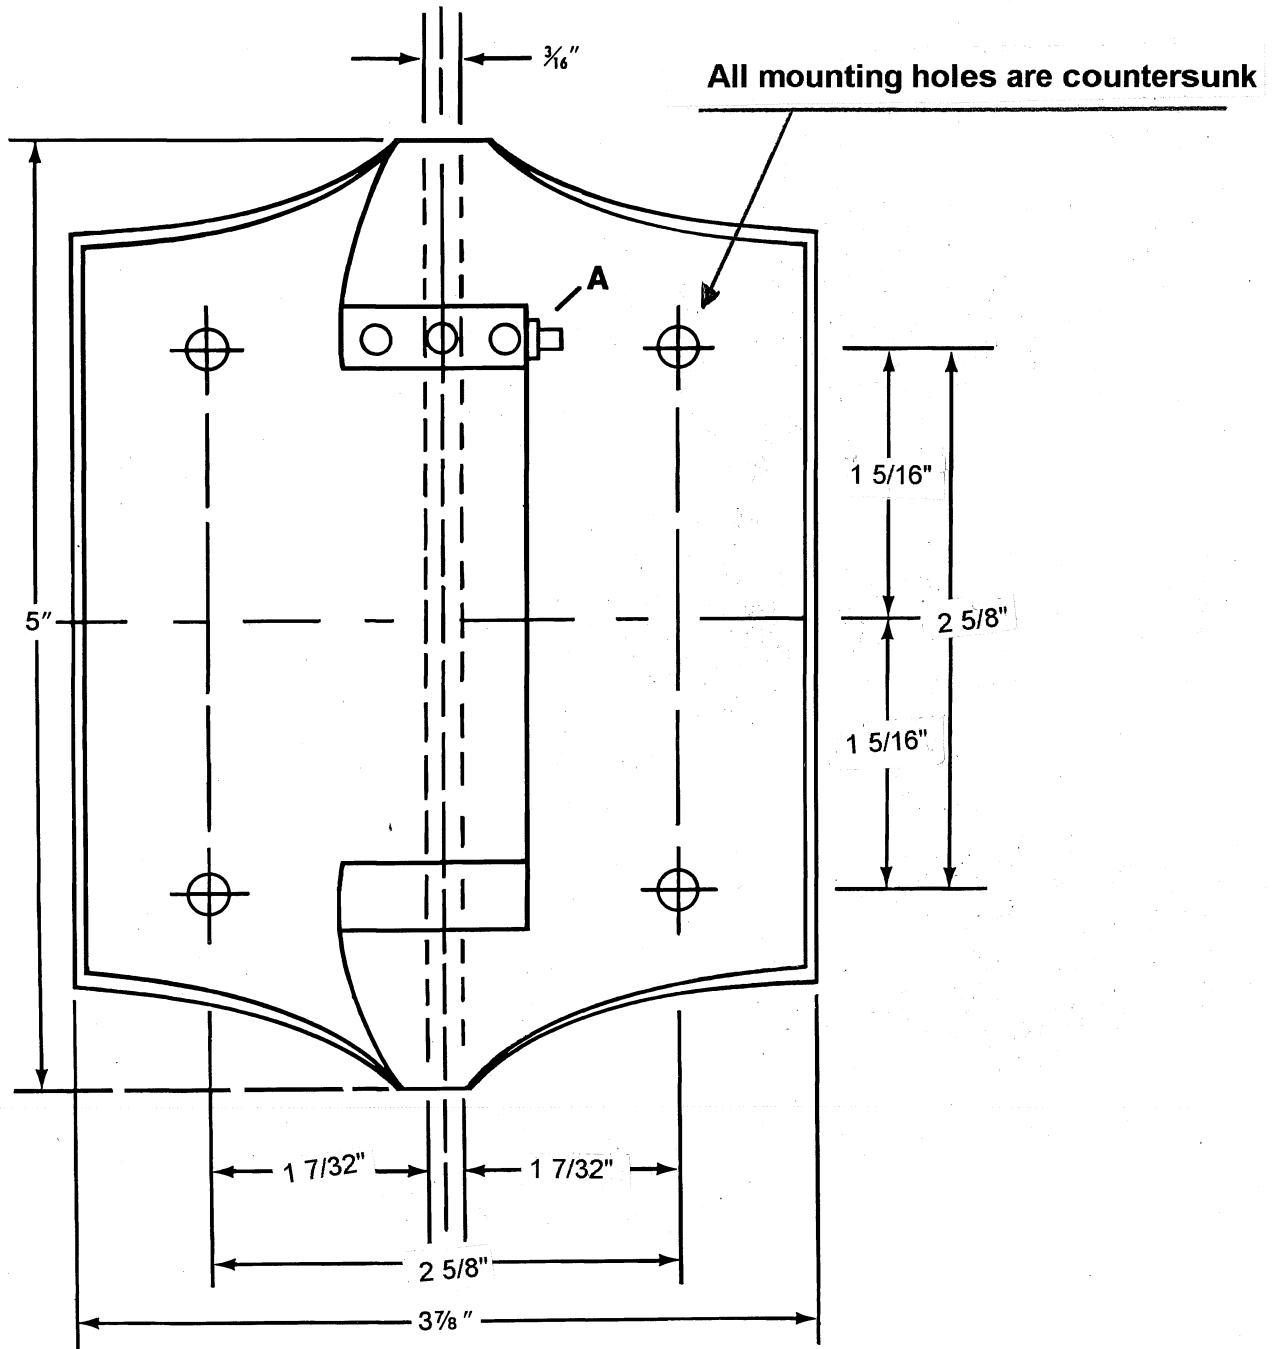

SPECIFICATIONS

NIK-O-LOK SURFACE
SPRING HINGE—No. 200M

Actual Size

A—Hinge lug and tension pin. Designed so that you may set and/or adjust the self-closing action to your needs.